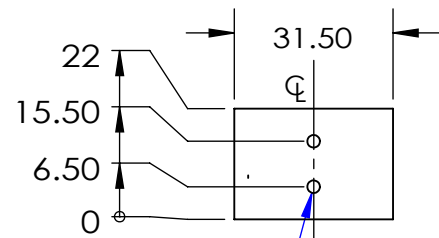

REVISIONS				
ZONE	REV.	DESCRIPTIONS	DATE	APP.

2X TAP M3  $\nabla$  4  
(ON 2 SIDES)

2X M3 ADJUSTABLE RANGE

CABLE & CONNECTOR

COLOR	WAVE LENGHT
RED:	620nm
GREEN:	525nm
BLUE:	470nm
WHITE:	-
IR 850:	850nm
IR 940:	940nm
UV:	380-385nm
RGB:	620nm/525nm/470nm

DESIGN BY	DS CHAN	UNIT:	PRODUCT SERIES: LBRX SERIES		
CHECK BY	DS CHAN	MM			
DATE	06/06/2014	REVISION:			
MATERIAL	-	01	TITLE	DRAWING LAYOUT	
FINISHING	-	SCALE:	PART NO	LBRX-00-120-6-X-24V (REV 01)	
QTY	-	2 : 3	DWG NO	-	
			COLOUR:	-	-
			VOLTAGE:	-	-
			CURRENT:	-	-
			POWER:	-	-
			SHEET 1 OF 1		