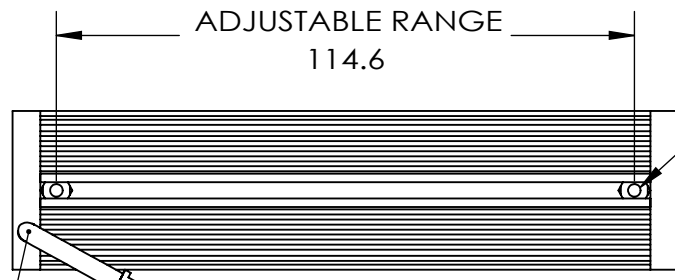

REVISIONS				
ZONE	REV.	DESCRIPTIONS	DATE	APP.

2X TAP M3  $\nabla$  4  
(ON 2 SIDES)

2X M3 ADJUSTABLE RANGE

CABLE & CONNECTOR

COLOR	WAVE LENGHT
RED:	620nm
GREEN:	525nm
BLUE:	470nm
WHITE:	-
IR 850:	850nm
IR 940:	940nm
UV:	380-385nm
RGB:	620nm/525nm/470nm

DESIGN BY	DS CHAN	UNIT:	PRODUCT SERIES: LBRX SERIES		
CHECK BY	DS CHAN	MM			
DATE	06/06/2014	REVISION:			
MATERIAL	-	01	TITLE	DRAWING LAYOUT	
FINISHING	-	SCALE:	PART NO	LBRX-00-120-6-X-24V (REV 01)	
QTY	-	2 : 3	DWG NO	-	
			COLOUR:	-	-
			VOLTAGE:	-	-
			CURRENT:	-	-
			POWER:	-	-
			SHEET 1 OF 1		