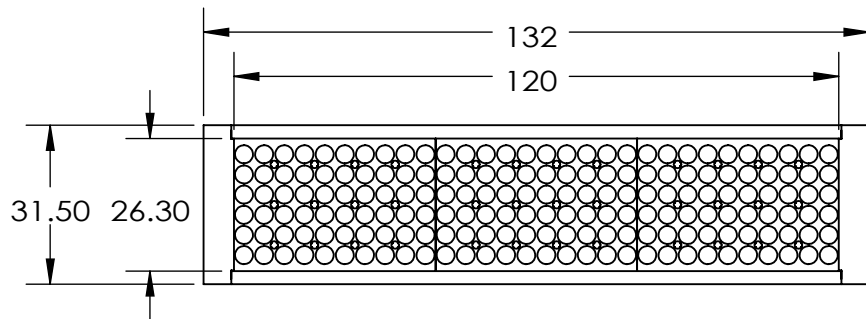

REVISIONS				
ZONE	REV.	DESCRIPTIONS	DATE	APP.

2X TAP M3  $\nabla$  4  
(ON 2 SIDES)

2X M3 ADJUSTABLE RANGE

CABLE & CONNECTOR

COLOR	WAVE LENGHT
RED:	620nm
GREEN:	525nm
BLUE:	470nm
WHITE:	-
IR 850:	850nm
IR 940:	940nm
UV:	380-385nm
RGB:	620nm/525nm/470nm

DESIGN BY	DS CHAN	UNIT:	PRODUCT SERIES: LBRX SERIES		
CHECK BY	DS CHAN	MM			
DATE	06/06/2014	REVISION:			
MATERIAL	-	01	TITLE	DRAWING LAYOUT	
FINISHING	-	SCALE:	PART NO	LBRX-00-120-6-X-24V (REV 01)	
QTY	-	2 : 3	DWG NO	-	
			COLOUR:	-	-
			VOLTAGE:	-	-
			CURRENT:	-	-
			POWER:	-	-
			SHEET 1 OF 1		